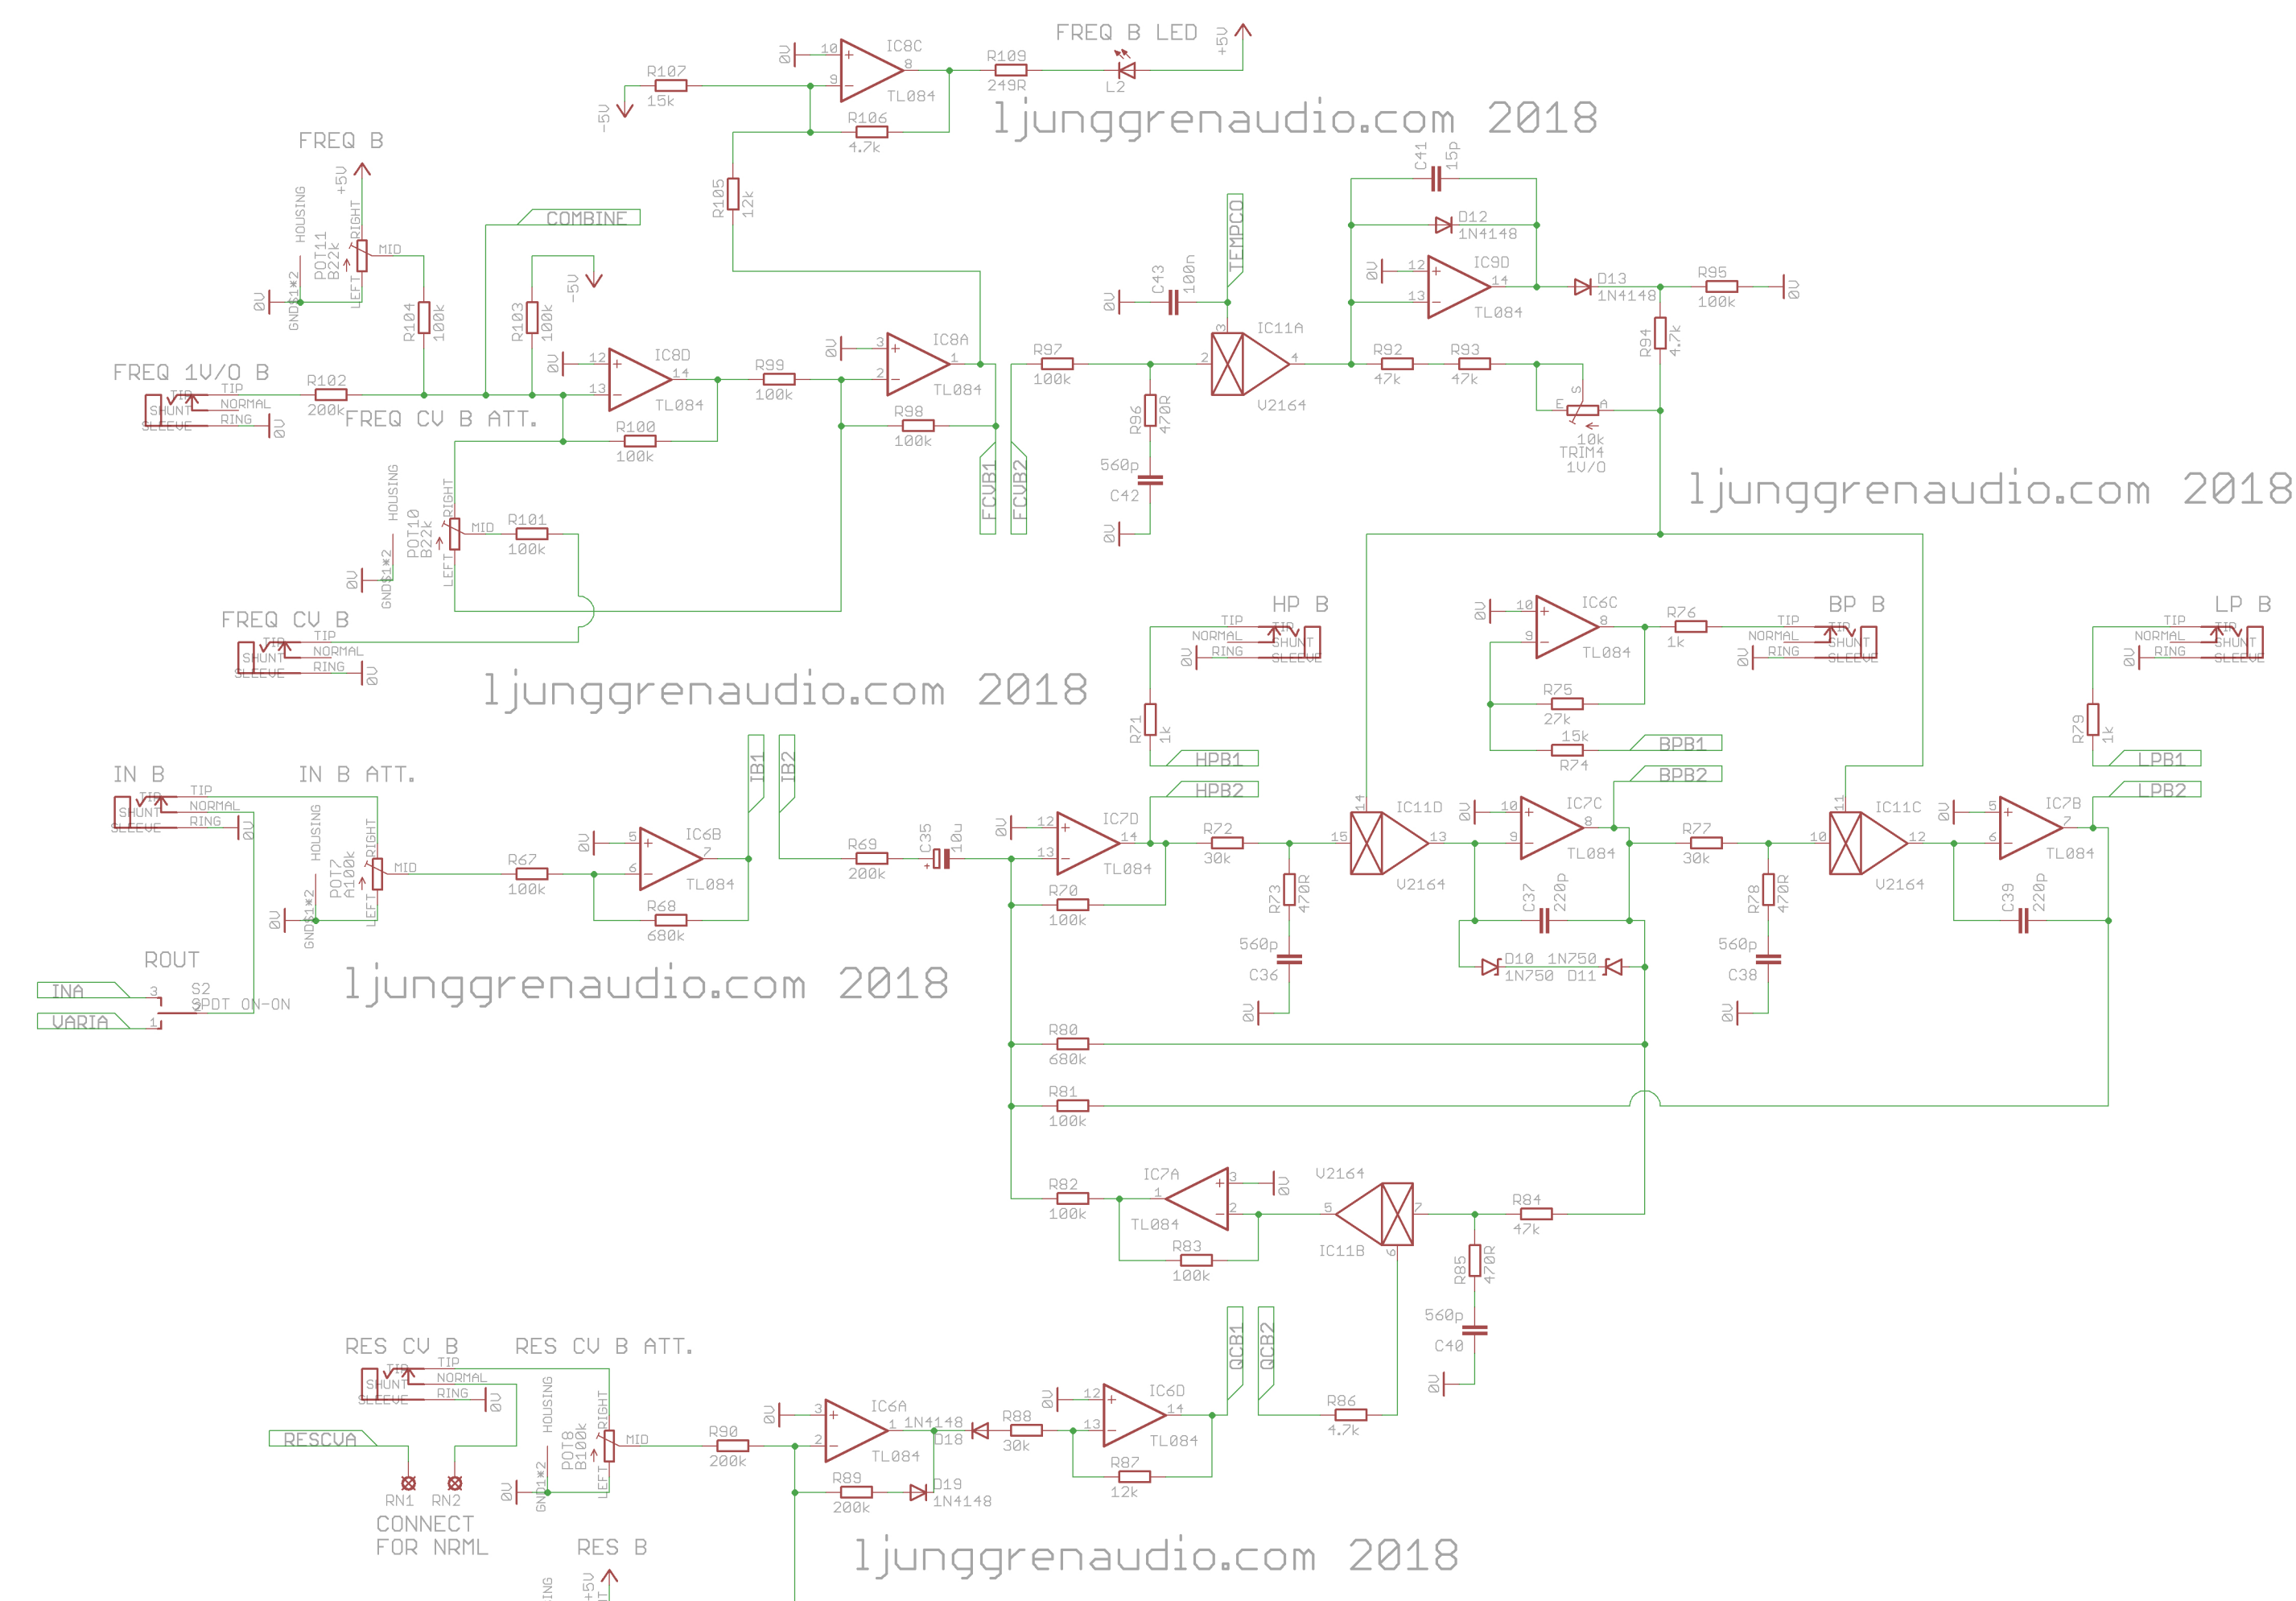

Roll Your Own Altered States 1.0

Dual Voltage Controlled State Variable Filter

ljunggrenaudio.com 2018

ljunggrenaudio.com 2018