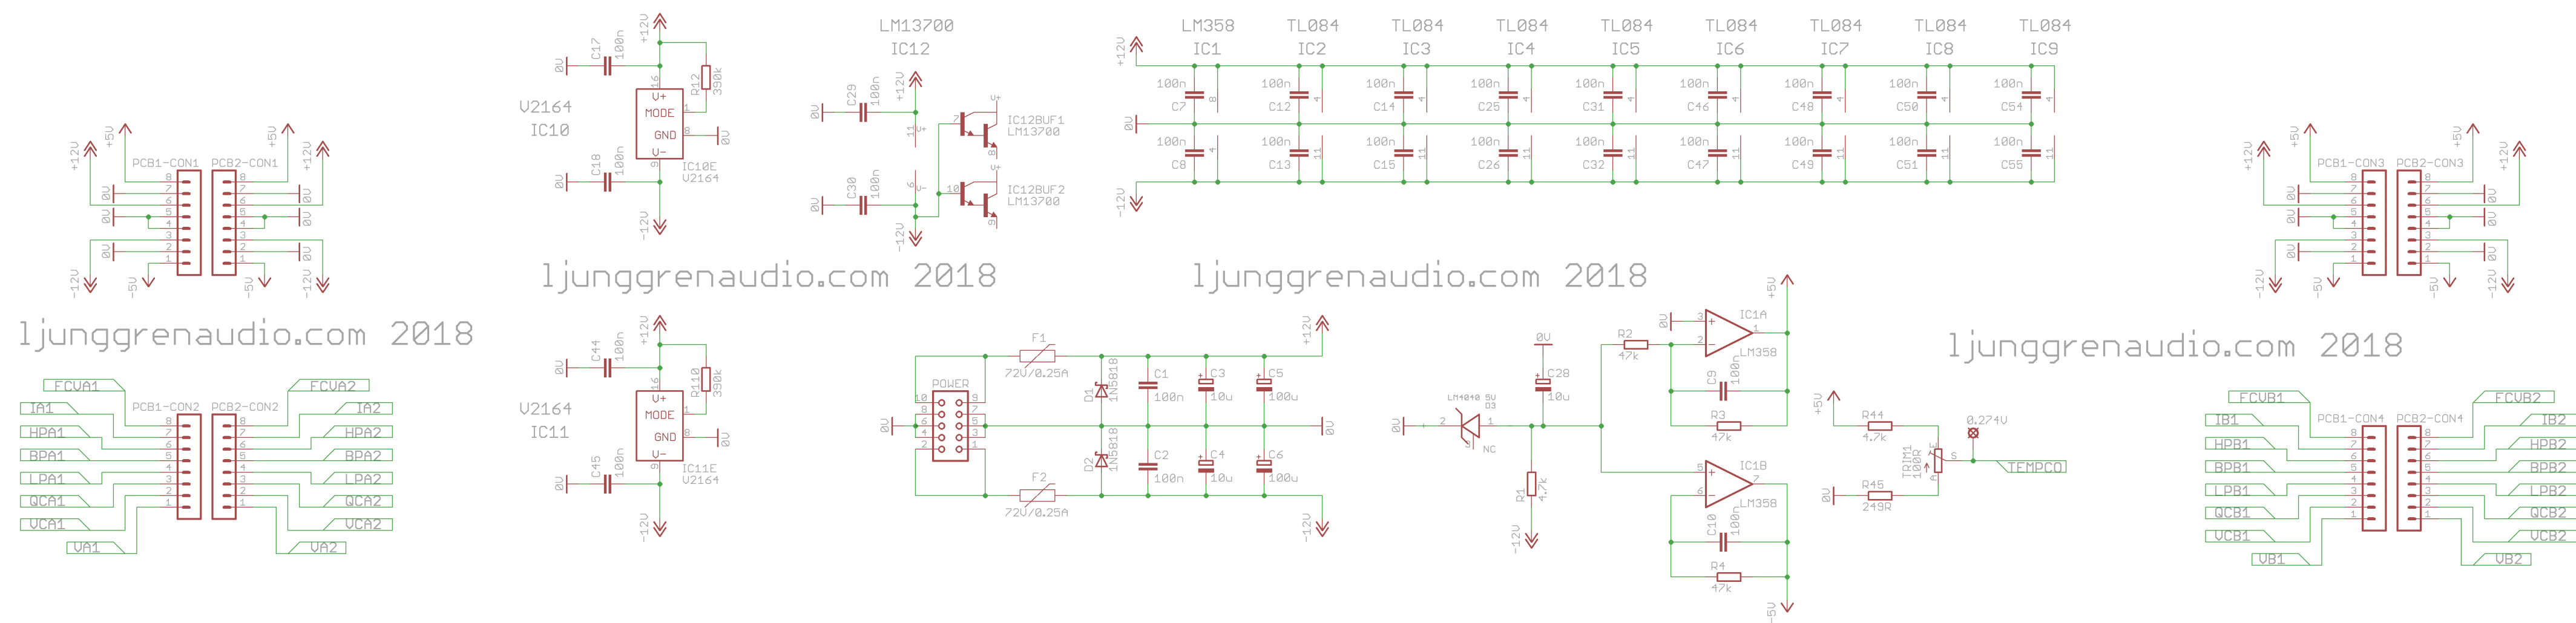

Roll Your Own Altered States 1.0

Dual Voltage Controlled State Variable Filter

ljunggrenaudio.com 2018

ljunggrenaudio.com 2018